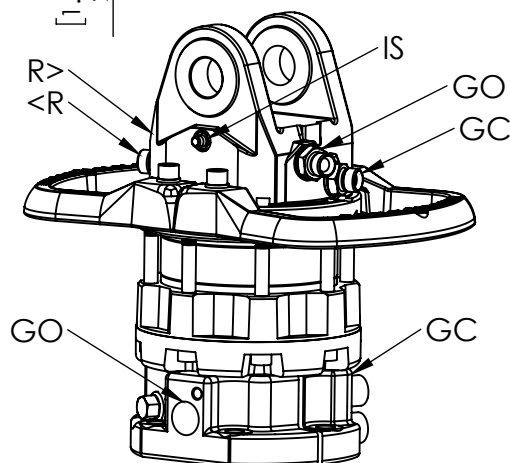

70800IS-333 CR 800H-X35F173(IS)-333

Rotation angel	Unlimited
Max pressure (R)	250 bar
Max pressure (GO)	300 bar
Max pressure (GC)	300 bar
Capacity	670 cm ³
Torque (250 bar)	2000 Nm
Max axial load static	80 kN
Max axial load dynamic	40 kN
Max axial negative load static	40 kN
Max axial negative load dynamic	20 kN
Weight	56 kg
Connections	G1/2"
Connections(Internal signal line)	G1/8"
Max oil flow	25 LPM