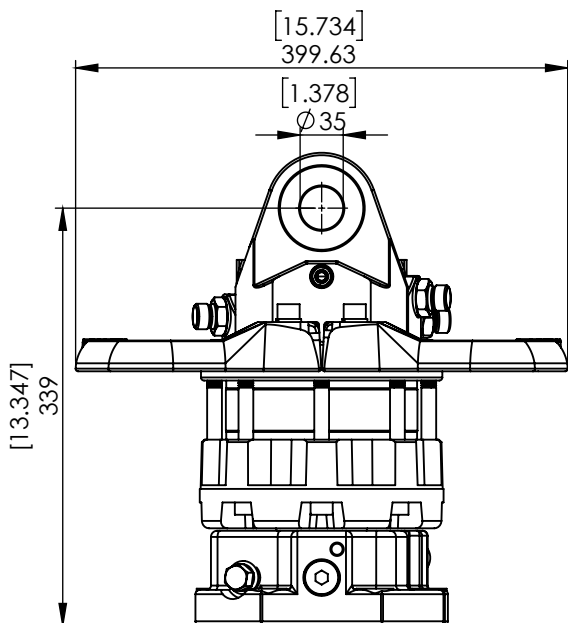

70800IS-333 CR 800H-X35F173(IS)-333

Rotation angel	Unlimited
Max pressure (R)	250 bar
Max pressure (GO)	300 bar
Max pressure (GC)	300 bar
Capacity	670 cm ³
Torque (250 bar)	2000 Nm
Max axial load static	80 kN
Max axial load dynamic	40 kN
Max axial negative load static	40 kN
Max axial negative load dynamic	20 kN
Weight	56 kg
Connections	G1/2"
Connections(Internal signal line)	G1/8"
Max oil flow	25 LPM