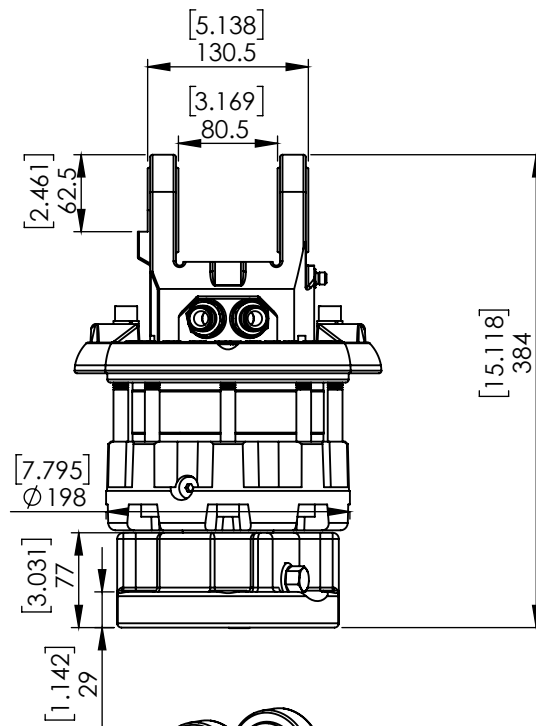

70800IS-333 CR 800H-X35F173(IS)-333

Rotation angel	Unlimited
Max pressure (R)	250 bar
Max pressure (GO)	300 bar
Max pressure (GC)	300 bar
Capacity	670 cm ³
Torque (250 bar)	2000 Nm
Max axial load static	80 kN
Max axial load dynamic	40 kN
Max axial negative load static	40 kN
Max axial negative load dynamic	20 kN
Weight	56 kg
Connections	G1/2"
Connections(Internal signal line)	G1/8"
Max oil flow	25 LPM