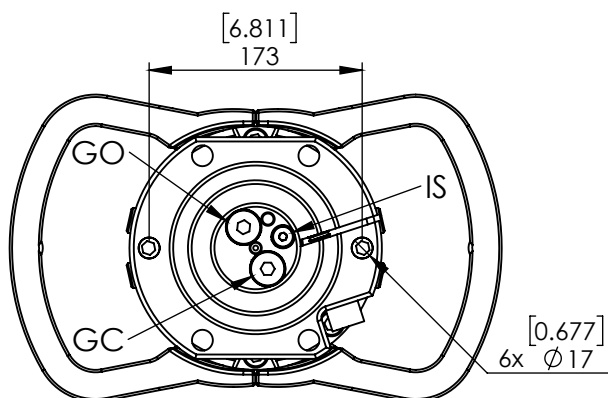

70800IS-333 CR 800H-X35F173(IS)-333

Rotation angel	Unlimited
Max pressure (R)	250 bar
Max pressure (GO)	300 bar
Max pressure (GC)	300 bar
Capacity	670 cm ³
Torque (250 bar)	2000 Nm
Max axial load static	80 kN
Max axial load dynamic	40 kN
Max axial negative load static	40 kN
Max axial negative load dynamic	20 kN
Weight	56 kg
Connections	G1/2"
Connections(Internal signal line)	G1/8"
Max oil flow	25 LPM