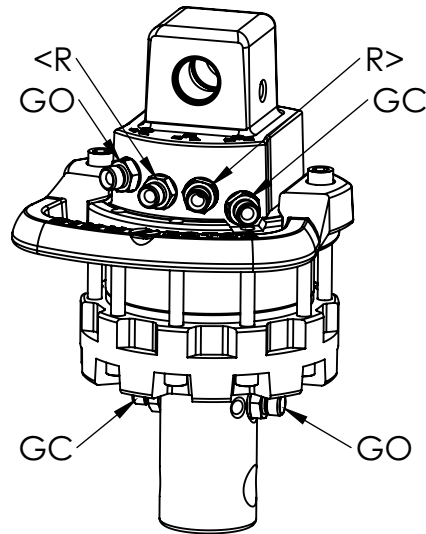

70550 FR 15c-W30A30

ROTATION ANGLE	UNLIMITED	
MAX PRESSURE (R) [BAR/PSI]	250	3625
MAX PRESSURE (GO) [BAR/PSI]	200	2901
MAX PRESSURE (GC) [BAR/PSI]	300	4351
DISPLACEMENT [cm ³ /Inch ³]	465	28
TORQUE [Nm/lbf-ft]	1400	1033
MAX AXIAL LOAD STATIC [KN/lbf]	55	12364
MAX AXIAL LOAD DYNAMIC [KN/lbf]	25	5620
WEIGHT [kg/lb]	31	68
CONNECTIONS	G3/8"	G3/8"
MAXIMUM OIL FLOW [LPM/GPM]	20	5.3