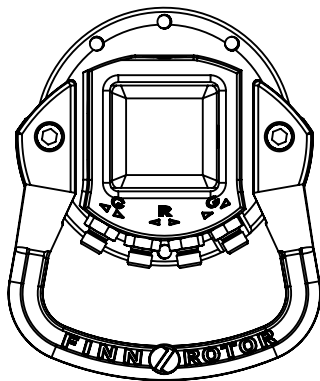

70550 FR 15c-W30A30

ROTATION ANGLE	UNLIMITED	
MAX PRESSURE (R) [BAR/PSI]	250	3625
MAX PRESSURE (GO) [BAR/PSI]	200	2901
MAX PRESSURE (GC) [BAR/PSI]	300	4351
DISPLACEMENT [cm ³ /Inch ³]	465	28
TORQUE [Nm/lbf-ft]	1400	1033
MAX AXIAL LOAD STATIC [KN/lbf]	55	12364
MAX AXIAL LOAD DYNAMIC [KN/lbf]	25	5620
WEIGHT [kg/lb]	31	68
CONNECTIONS	G3/8"	G3/8"
MAXIMUM OIL FLOW [LPM/GPM]	20	5.3