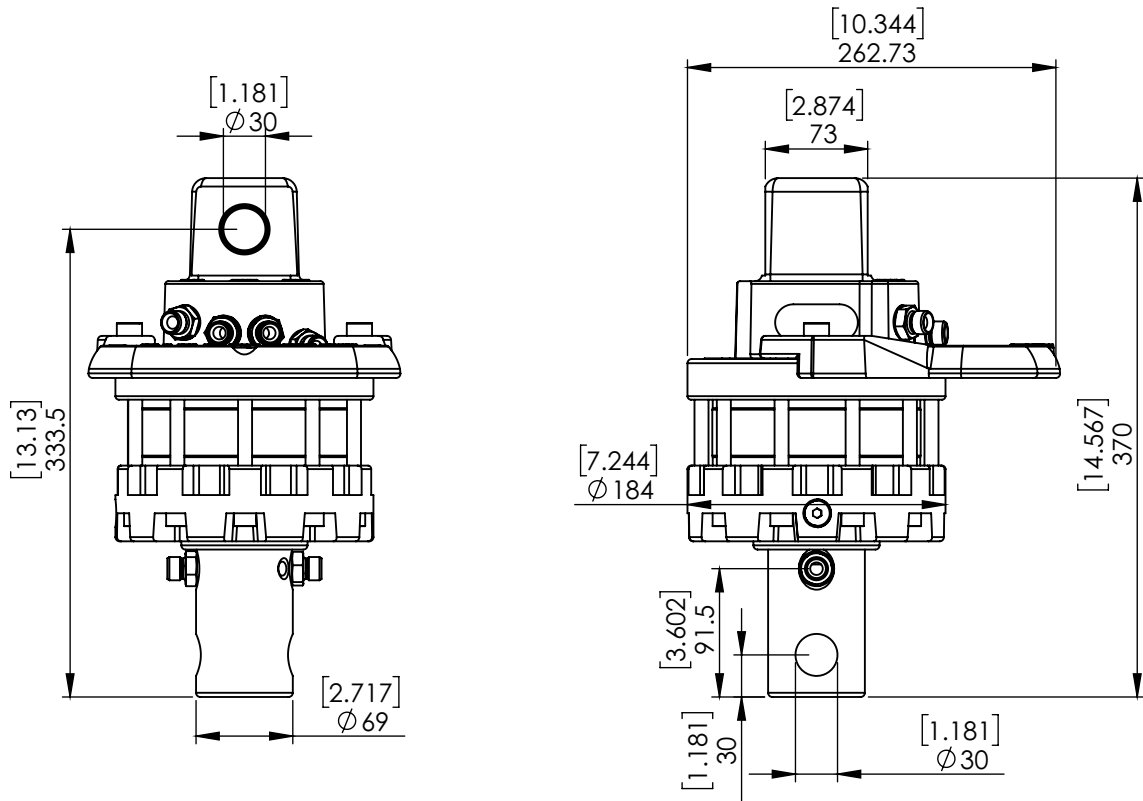

70550 FR 15c-W30A30

ROTATION ANGLE	UNLIMITED	
MAX PRESSURE (R) [BAR/PSI]	250	3625
MAX PRESSURE (GO) [BAR/PSI]	200	2901
MAX PRESSURE (GC) [BAR/PSI]	300	4351
DISPLACEMENT [cm ³ /Inch ³]	465	28
TORQUE [Nm/lbf-ft]	1400	1033
MAX AXIAL LOAD STATIC [KN/lbf]	55	12364
MAX AXIAL LOAD DYNAMIC [KN/lbf]	25	5620
WEIGHT [kg/lb]	31	68
CONNECTIONS	G3/8"	G3/8"
MAXIMUM OIL FLOW [LPM/GPM]	20	5.3