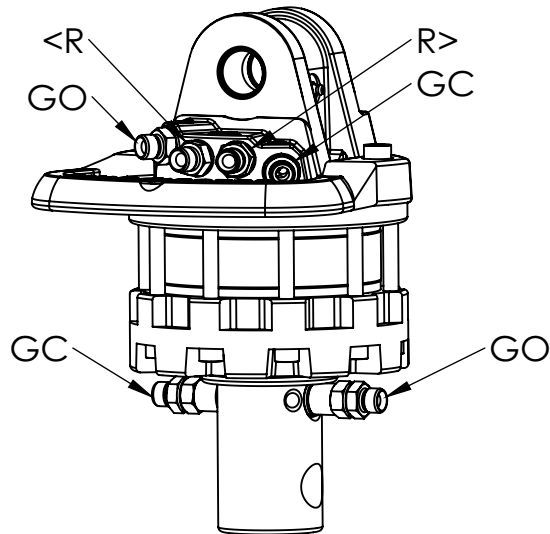

# 70500 CR 500-W30A30

ROTATION ANGLE	UNLIMITED	
MAX PRESSURE (R) [BAR/PSI]	250	3625
MAX PRESSURE (GO) [BAR/PSI]	200	2901
MAX PRESSURE (GC) [BAR/PSI]	300	4351
DISPLACEMENT [cm <sup>3</sup> /Inch <sup>3</sup> ]	465	28
TORQUE [Nm/lbf-ft]	1400	1033
MAX AXIAL LOAD STATIC [KN/lbf]	55	12364
MAX AXIAL LOAD DYNAMIC [KN/lbf]	25	5620
WEIGHT [kg/lb]	28	62
CONNECTIONS	G3/8"	G3/8"
MAXIMUM OIL FLOW [LPM/GPM]	20	5.3