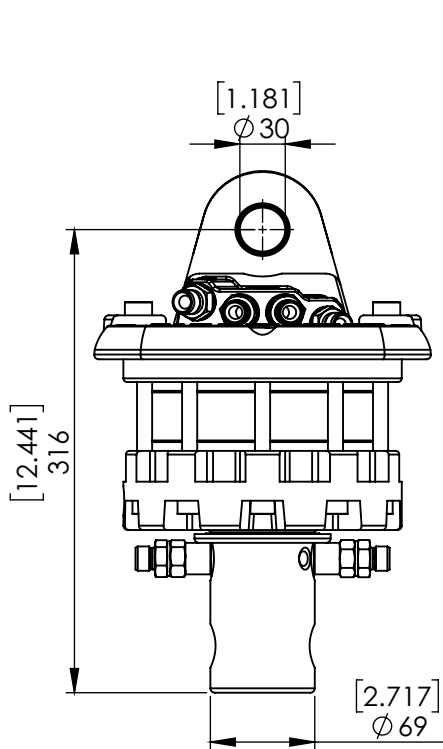

# 70500 CR 500-W30A30

ROTATION ANGLE	UNLIMITED	
MAX PRESSURE (R) [BAR/PSI]	250	3625
MAX PRESSURE (GO) [BAR/PSI]	200	2901
MAX PRESSURE (GC) [BAR/PSI]	300	4351
DISPLACEMENT [cm <sup>3</sup> /Inch <sup>3</sup> ]	465	28
TORQUE [Nm/lbf-ft]	1400	1033
MAX AXIAL LOAD STATIC [KN/lbf]	55	12364
MAX AXIAL LOAD DYNAMIC [KN/lbf]	25	5620
WEIGHT [kg/lb]	28	62
CONNECTIONS	G3/8"	G3/8"
MAXIMUM OIL FLOW [LPM/GPM]	20	5.3