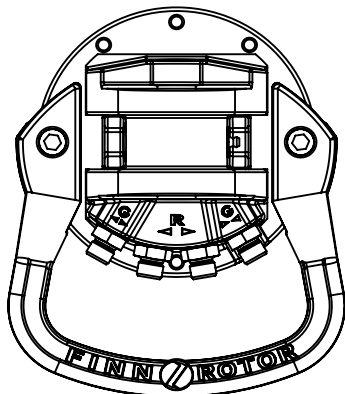

# 70500 CR 500-W30A30

ROTATION ANGLE	UNLIMITED	
MAX PRESSURE (R) [BAR/PSI]	250	3625
MAX PRESSURE (GO) [BAR/PSI]	200	2901
MAX PRESSURE (GC) [BAR/PSI]	300	4351
DISPLACEMENT [cm <sup>3</sup> /Inch <sup>3</sup> ]	465	28
TORQUE [Nm/lbf-ft]	1400	1033
MAX AXIAL LOAD STATIC [KN/lbf]	55	12364
MAX AXIAL LOAD DYNAMIC [KN/lbf]	25	5620
WEIGHT [kg/lb]	28	62
CONNECTIONS	G3/8"	G3/8"
MAXIMUM OIL FLOW [LPM/GPM]	20	5.3