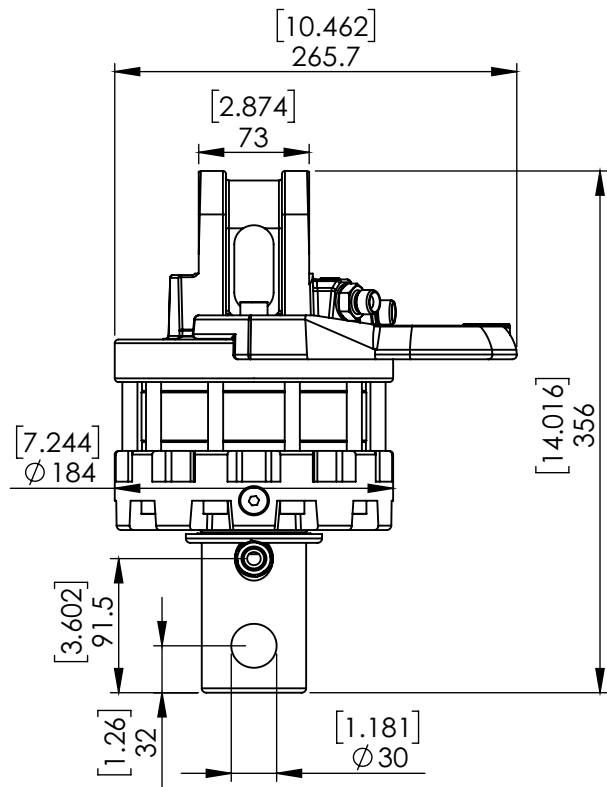

# 70500 CR 500-W30A30

ROTATION ANGLE	UNLIMITED	
MAX PRESSURE (R) [BAR/PSI]	250	3625
MAX PRESSURE (GO) [BAR/PSI]	200	2901
MAX PRESSURE (GC) [BAR/PSI]	300	4351
DISPLACEMENT [cm <sup>3</sup> /Inch <sup>3</sup> ]	465	28
TORQUE [Nm/lbf-ft]	1400	1033
MAX AXIAL LOAD STATIC [KN/lbf]	55	12364
MAX AXIAL LOAD DYNAMIC [KN/lbf]	25	5620
WEIGHT [kg/lb]	28	62
CONNECTIONS	G3/8"	G3/8"
MAXIMUM OIL FLOW [LPM/GPM]	20	5.3