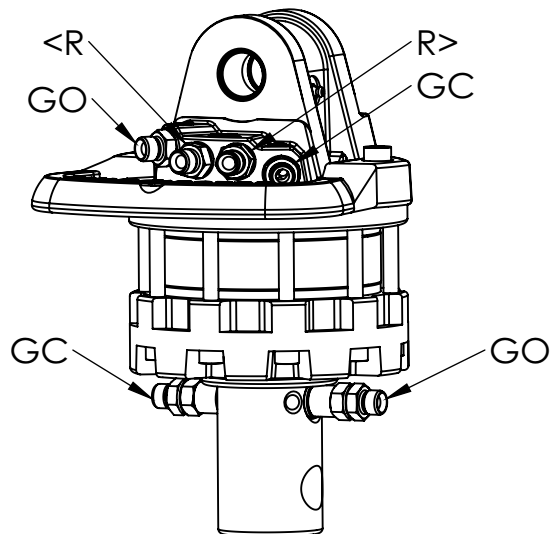

70500 CR 500-W30A30

ROTATION ANGLE	UNLIMITED	
MAX PRESSURE (R) [BAR/PSI]	250	3625
MAX PRESSURE (GO) [BAR/PSI]	200	2901
MAX PRESSURE (GC) [BAR/PSI]	300	4351
DISPLACEMENT [cm ³ /Inch ³]	465	28
TORQUE [Nm/lbf-ft]	1400	1033
MAX AXIAL LOAD STATIC [KN/lbf]	55	12364
MAX AXIAL LOAD DYNAMIC [KN/lbf]	25	5620
WEIGHT [kg/lb]	28	62
CONNECTIONS	G3/8"	G3/8"
REQ. OIL FLOW FOR ROTATION [LPM/GPM]	20	5.3