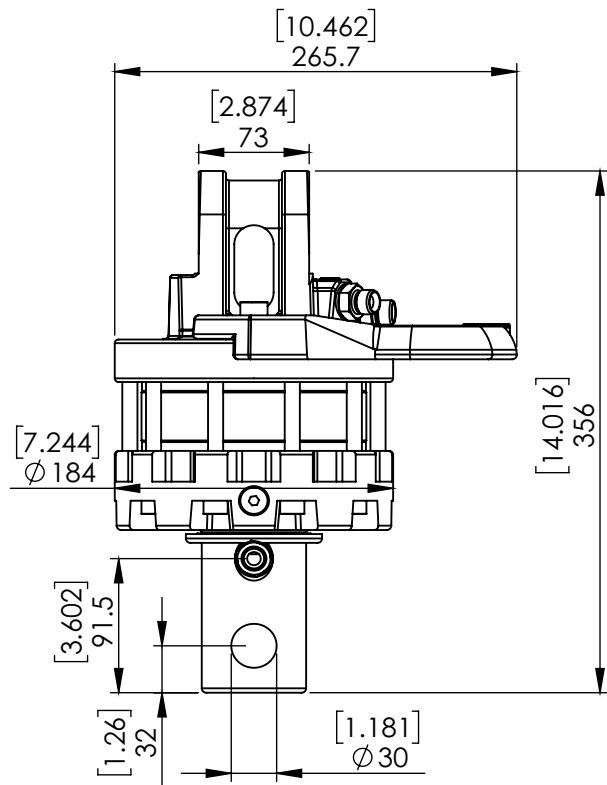

70500 CR 500-W30A30

ROTATION ANGLE	UNLIMITED	
MAX PRESSURE (R) [BAR/PSI]	250	3625
MAX PRESSURE (GO) [BAR/PSI]	200	2901
MAX PRESSURE (GC) [BAR/PSI]	300	4351
DISPLACEMENT [cm ³ /Inch ³]	465	28
TORQUE [Nm/lbf-ft]	1400	1033
MAX AXIAL LOAD STATIC [KN/lbf]	55	12364
MAX AXIAL LOAD DYNAMIC [KN/lbf]	25	5620
WEIGHT [kg/lb]	28	62
CONNECTIONS	G3/8"	G3/8"
REQ. OIL FLOW FOR ROTATION [LPM/GPM]	20	5.3