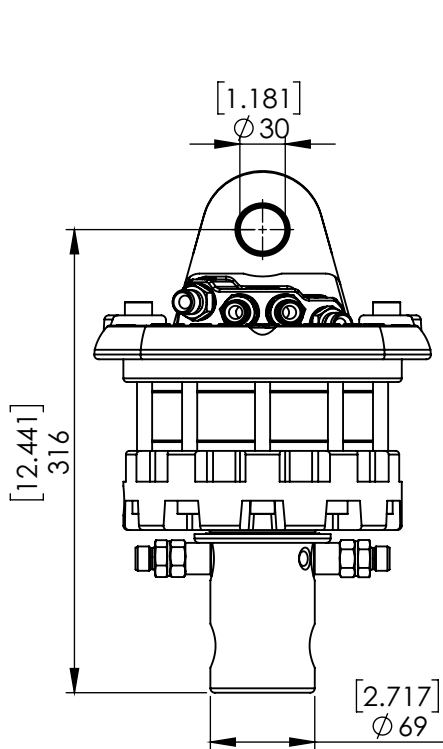

70500 CR 500-W30A30

ROTATION ANGLE	UNLIMITED	
MAX PRESSURE (R) [BAR/PSI]	250	3625
MAX PRESSURE (GO) [BAR/PSI]	200	2901
MAX PRESSURE (GC) [BAR/PSI]	300	4351
DISPLACEMENT [cm ³ /Inch ³]	465	28
TORQUE [Nm/lbf-ft]	1400	1033
MAX AXIAL LOAD STATIC [KN/lbf]	55	12364
MAX AXIAL LOAD DYNAMIC [KN/lbf]	25	5620
WEIGHT [kg/lb]	28	62
CONNECTIONS	G3/8"	G3/8"
REQ. OIL FLOW FOR ROTATION [LPM/GPM]	20	5.3