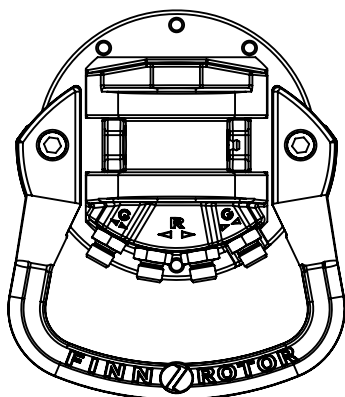

70500 CR 500-W30A30

ROTATION ANGLE	UNLIMITED	
MAX PRESSURE (R) [BAR/PSI]	250	3625
MAX PRESSURE (GO) [BAR/PSI]	200	2901
MAX PRESSURE (GC) [BAR/PSI]	300	4351
DISPLACEMENT [cm ³ /Inch ³]	465	28
TORQUE [Nm/lbf-ft]	1400	1033
MAX AXIAL LOAD STATIC [KN/lbf]	55	12364
MAX AXIAL LOAD DYNAMIC [KN/lbf]	25	5620
WEIGHT [kg/lb]	28	62
CONNECTIONS	G3/8"	G3/8"
REQ. OIL FLOW FOR ROTATION [LPM/GPM]	20	5.3