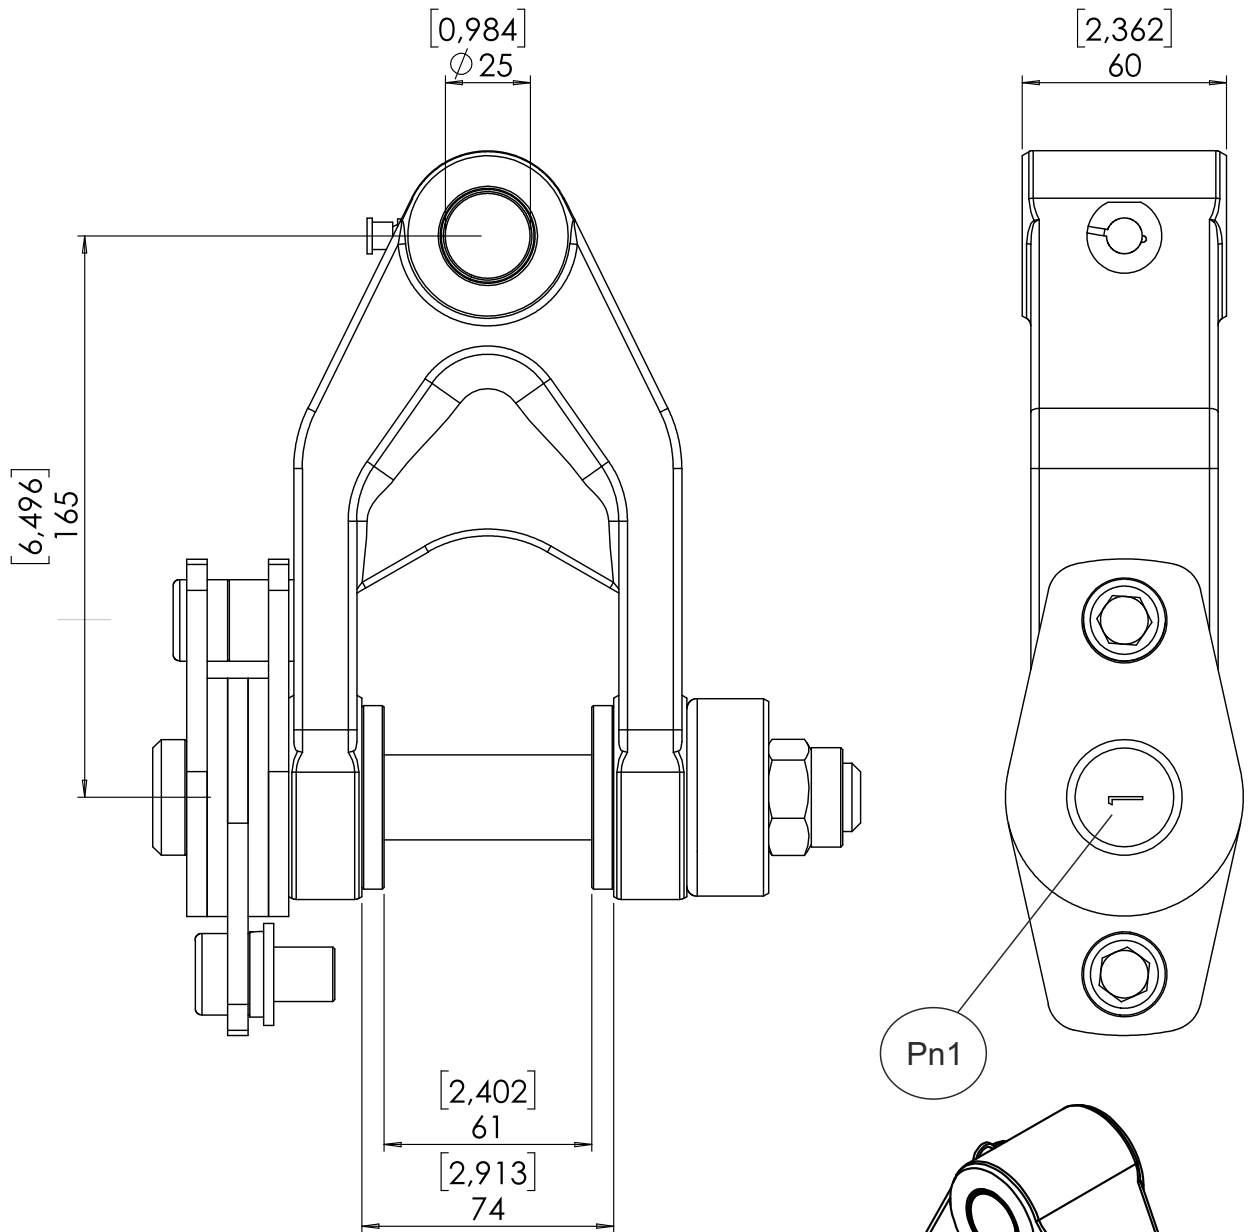

# 70440-400 CBL 60 BRAKELINK

MAX AXIAL LOAD STATIC [KN/lbf]	45	10116
MAX AXIAL LOAD DYNAMIC [KN/lbf]	25	5620
WEIGHT [kg/lb]	6,5	14
BRAKING FORCE [Nm/lpf.ft]	120	89

<b>Order no</b>	<b>Item name</b>	<b>Pn1*</b>
70440-400	LINK CBL 7325-6025	3

\*)marked on the end of the pin