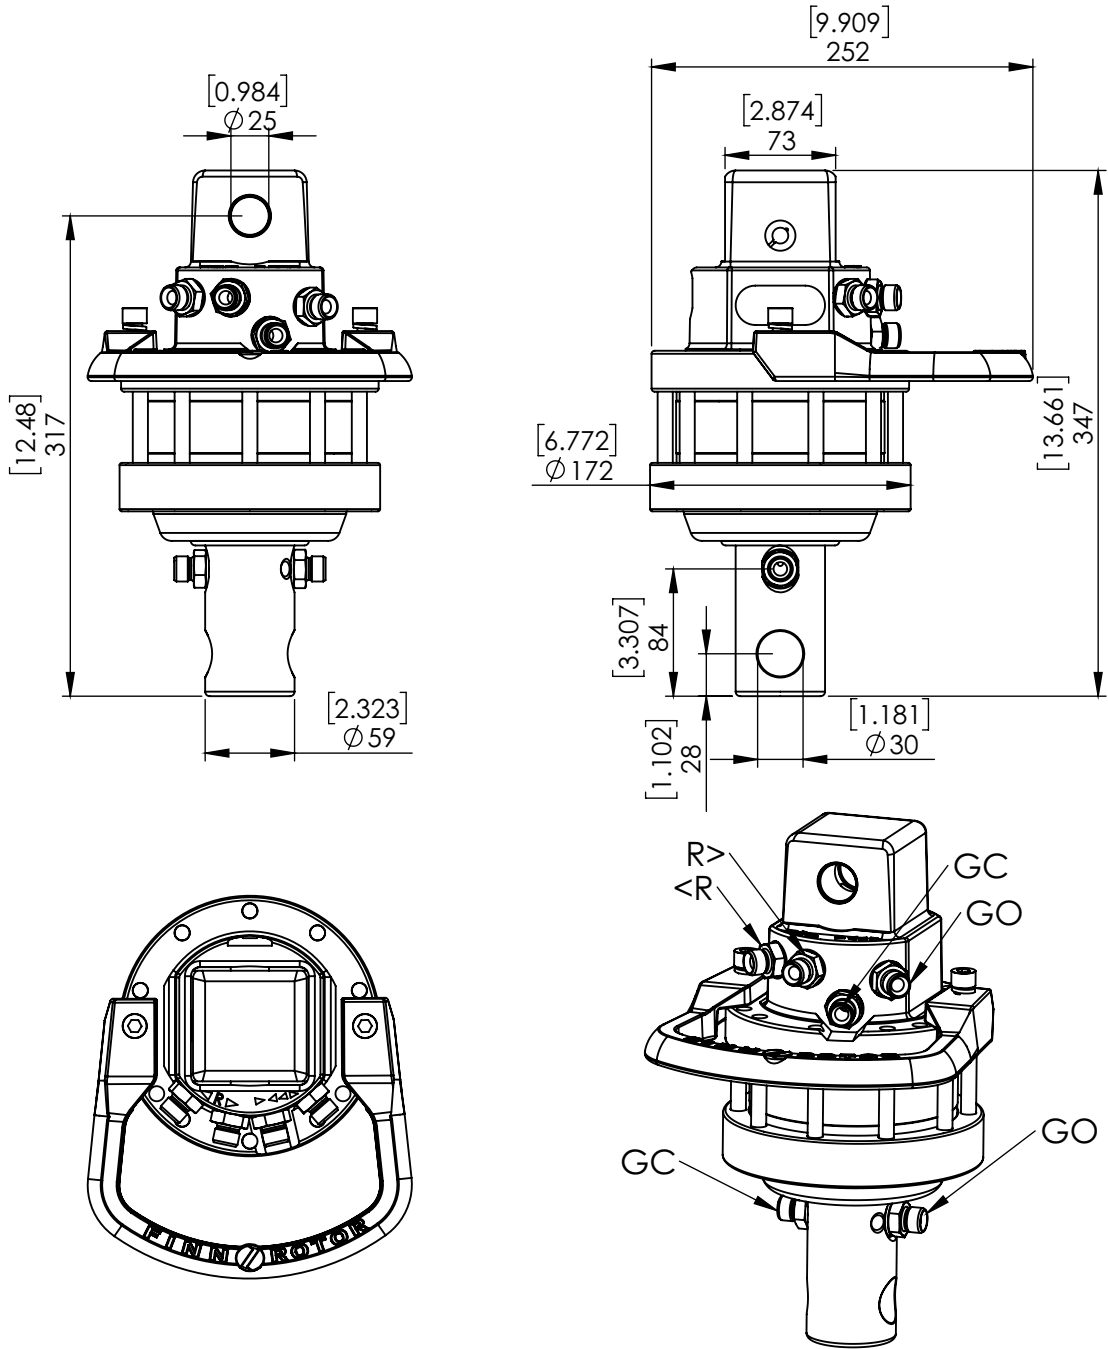

70416 FR 10c-W25A30

ROTATION ANGLE	UNLIMITED	
MAX PRESSURE (R) [BAR/PSI]	250	3625
MAX PRESSURE (GO) [BAR/PSI]	200	2901
MAX PRESSURE (GC) [BAR/PSI]	300	4351
DISPLACEMENT [cm ³ /Inch ³]	420	26
TORQUE [Nm/lbf-ft]	1100	811
MAX AXIAL LOAD STATIC [KN/lbf]	45	10116
MAX AXIAL LOAD DYNAMIC [KN/lbf]	25	5620
WEIGHT [kg/lb]	22	49
CONNECTIONS	G3/8"	G3/8"
MAXIMUM OIL FLOW [LPM/GPM]	20	5.3