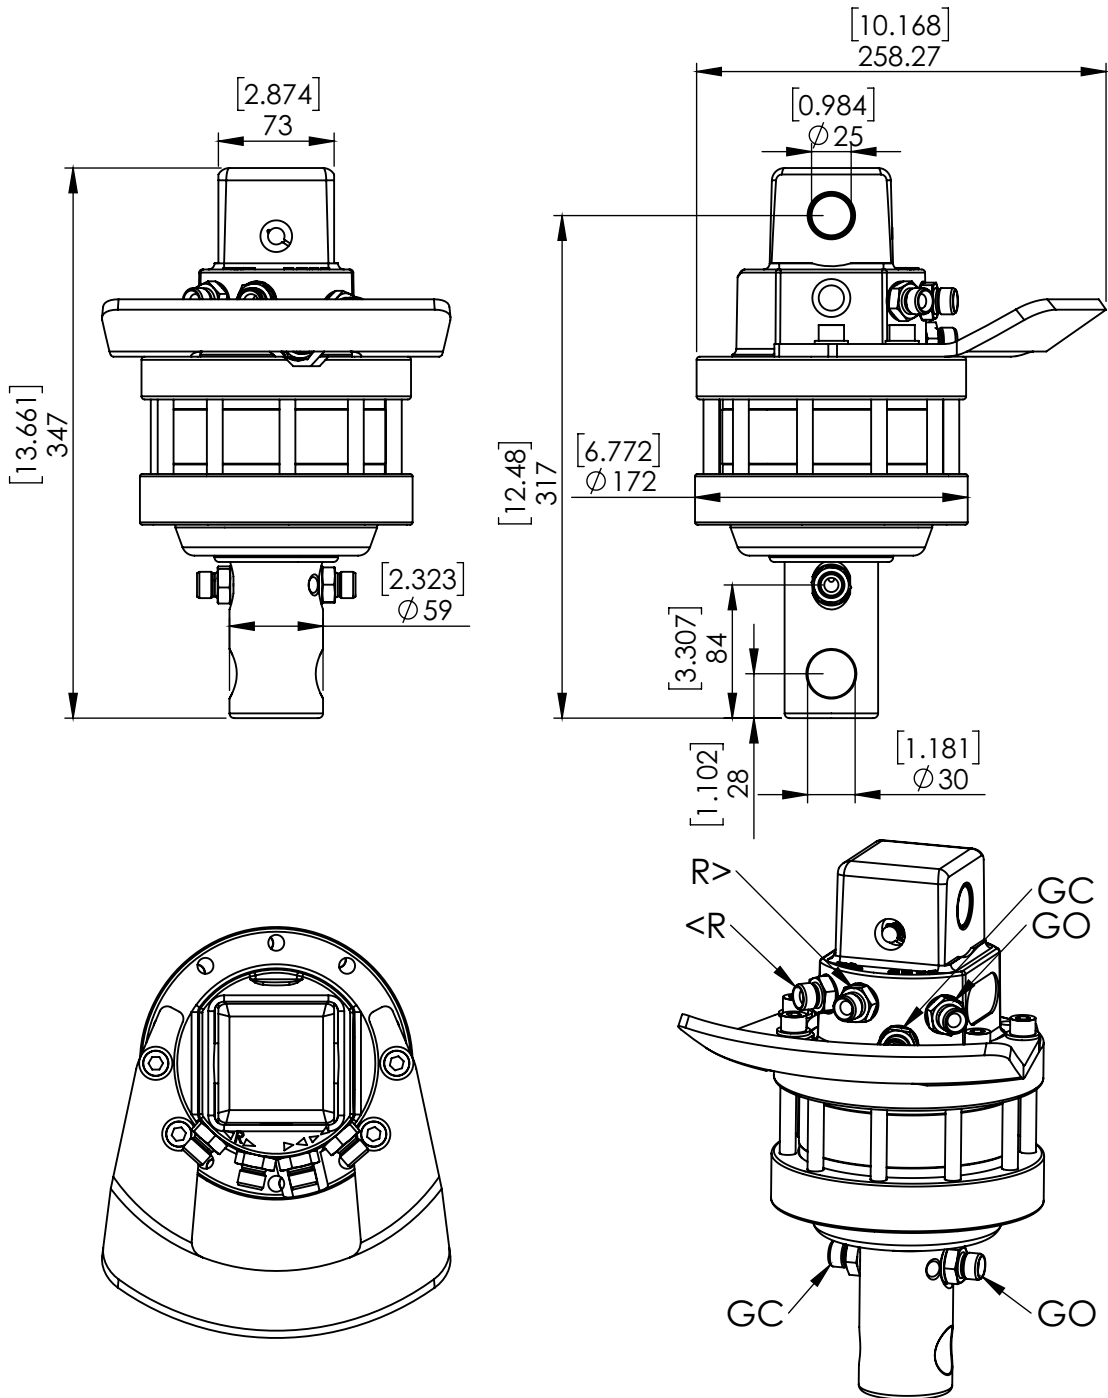

70415 FR 10c-X25A30

ROTATION ANGLE	UNLIMITED	
MAX PRESSURE (R) [BAR/PSI]	250	3625
MAX PRESSURE (GO) [BAR/PSI]	300	4351
MAX PRESSURE (GC) [BAR/PSI]	300	4351
DISPLACEMENT [cm3/Inch3]	420	26
TORQUE [Nm/lbf-ft]	1100	811
MAX AXIAL LOAD STATIC [KN/lbf]	45	10116
MAX AXIAL LOAD DYNAMIC [KN/lbf]	25	5620
WEIGHT [kg/lb]	22	49
CONNECTIONS	G3/8"	G3/8"
MAXIMUM OIL FLOW [LPM/GPM]	20	5.3