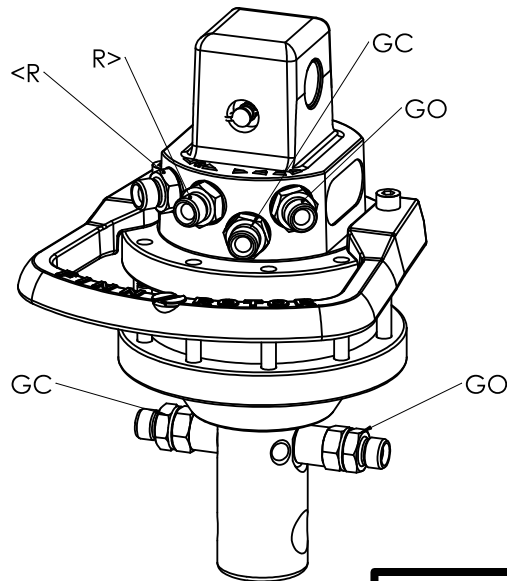

# 70314-222P FR 7c-X24A24

ROTATION ANGLE	UNLIMITED
MAX PRESSURE (R)	250 bar
MAX PRESSURE GRAPPLE OPEN (GO)	200 bar
MAX PRESSURE GRAPPLE CLOSE (GC)	300 bar
CAPACITY	330 cm <sup>3</sup>
TORQUE (250 bar)	900 Nm
MAX AXIAL LOAD STATIC	30 kN
MAX AXIAL LOAD DYNAMIC	15 kN
WEIGHT	16 kg
CONNECTIONS	G3/8"
MAXIMUM OIL FLOW	20 lpm