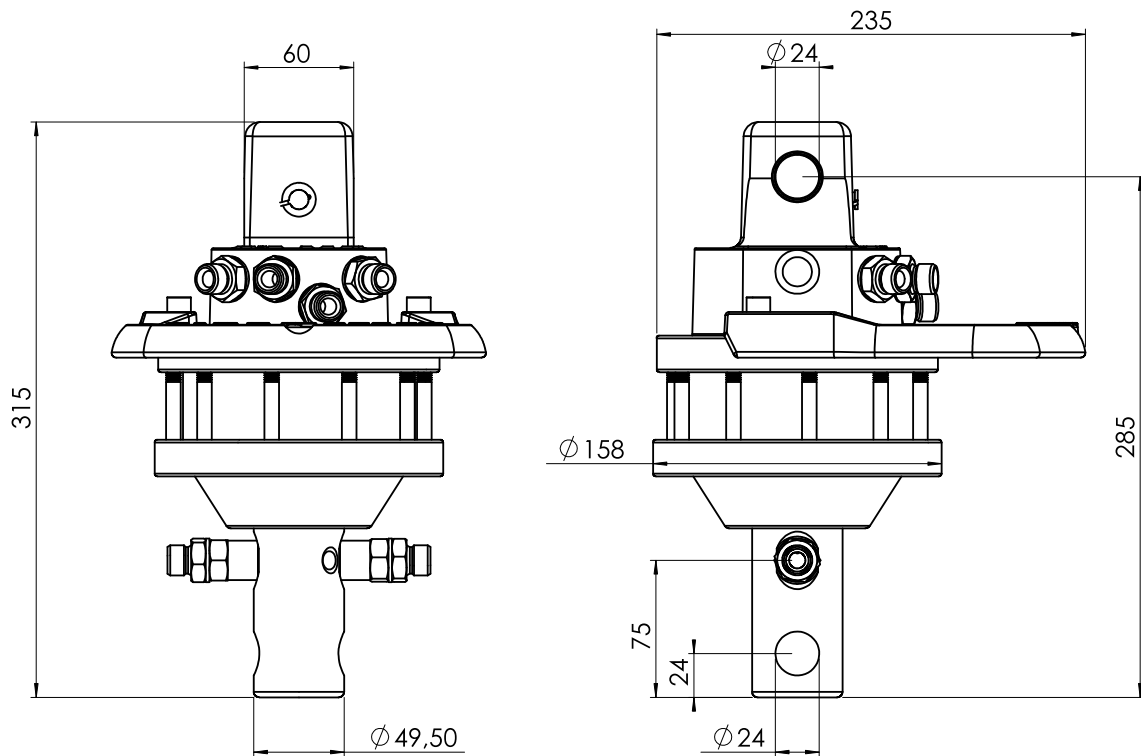

# 70314-222P FR 7c-X24A24

ROTATION ANGLE	UNLIMITED
MAX PRESSURE (R)	250 bar
MAX PRESSURE GRAPPLE OPEN (GO)	200 bar
MAX PRESSURE GRAPPLE CLOSE (GC)	300 bar
CAPACITY	330 cm <sup>3</sup>
TORQUE (250 bar)	900 Nm
MAX AXIAL LOAD STATIC	30 kN
MAX AXIAL LOAD DYNAMIC	15 kN
WEIGHT	16 kg
CONNECTIONS	G3/8"
MAXIMUM OIL FLOW	20 lpm