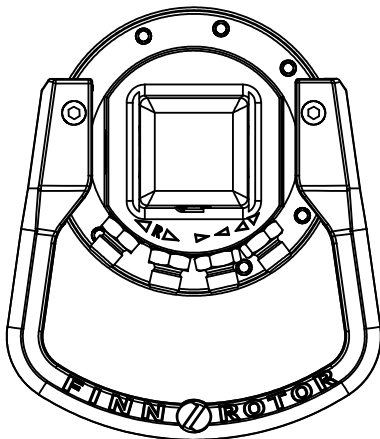

# 70314-222P FR 7c-X24A24

ROTATION ANGLE	UNLIMITED
MAX PRESSURE (R)	250 bar
MAX PRESSURE GRAPPLE OPEN (GO)	200 bar
MAX PRESSURE GRAPPLE CLOSE (GC)	300 bar
CAPACITY	330 cm <sup>3</sup>
TORQUE (250 bar)	900 Nm
MAX AXIAL LOAD STATIC	30 kN
MAX AXIAL LOAD DYNAMIC	15 kN
WEIGHT	16 kg
CONNECTIONS	G3/8"
MAXIMUM OIL FLOW	20 lpm