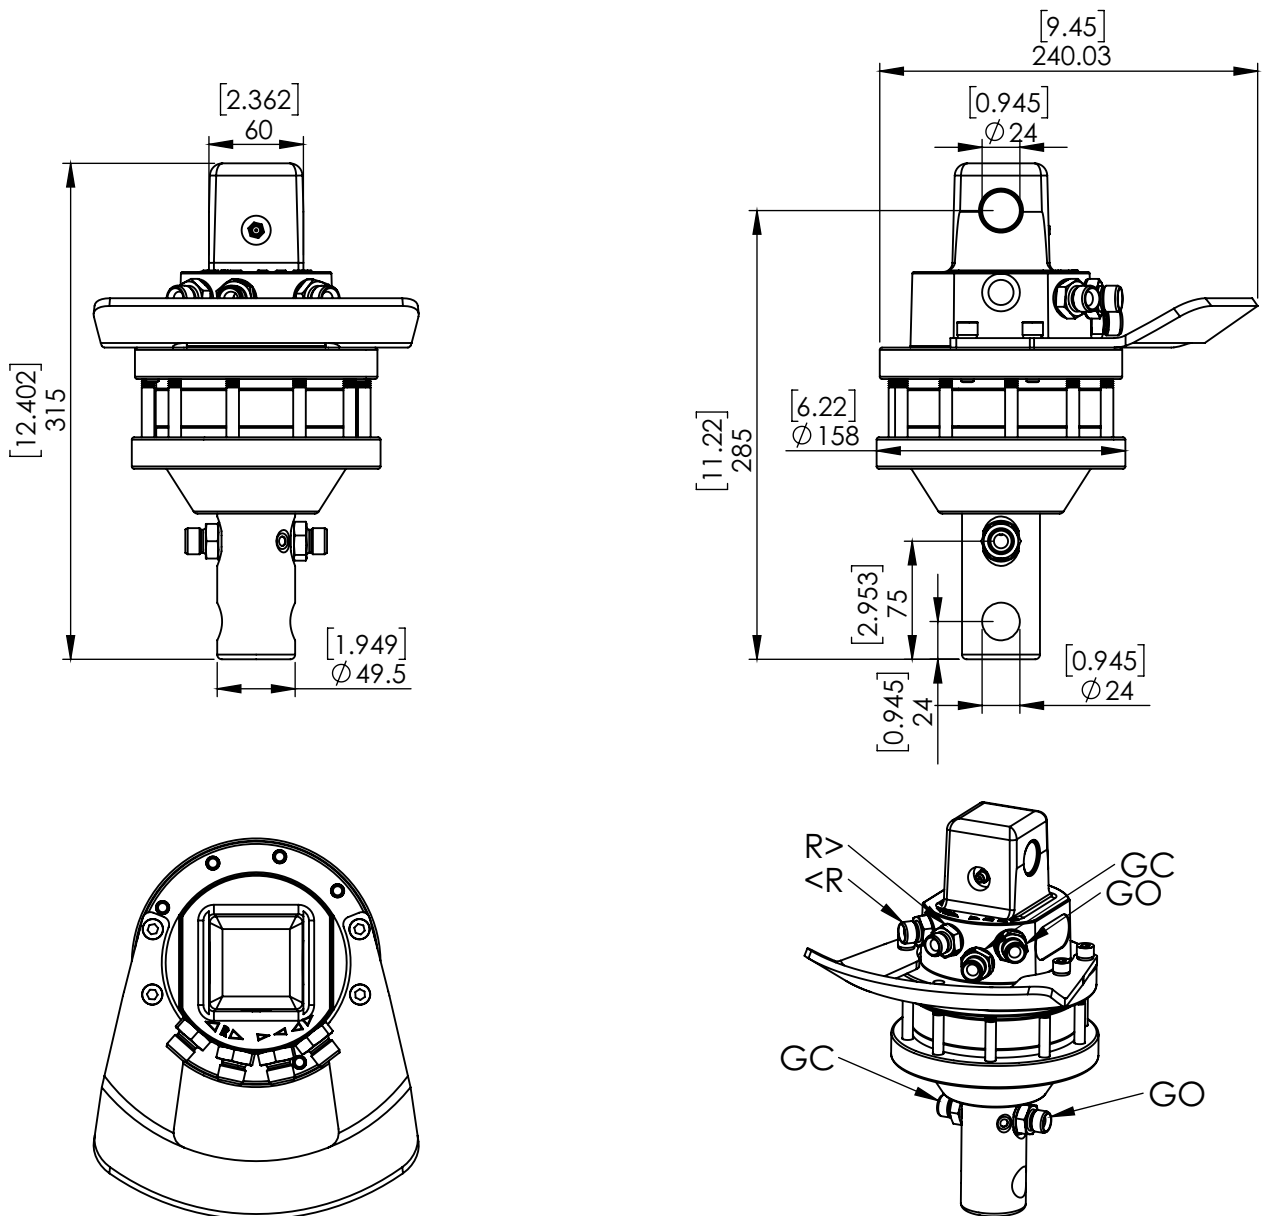

70314 CR 314-X24A24

70314 FR 7c-X24A24

ROTATION ANGLE

UNLIMITED

MAX PRESSURE (R) [BAR/PSI]

250 3626

MAX PRESSURE (GO) [BAR/PSI]

200 2901

MAX PRESSURE (GC) [BAR/PSI]

300 4351

DISPLACEMENT [cm3/Inch3]

330 20

TORQUE [Nm/lbf-ft]

900 664

MAX AXIAL LOAD STATIC [KN/lbf]

30 6744

MAX AXIAL LOAD DYNAMIC [KN/lbf]

15 3372

WEIGHT [kg/lb]

16 35

CONNECTIONS

G3/8" G3/8"

MAXIMUM OIL FLOW [LPM/GPM]

20 5.3