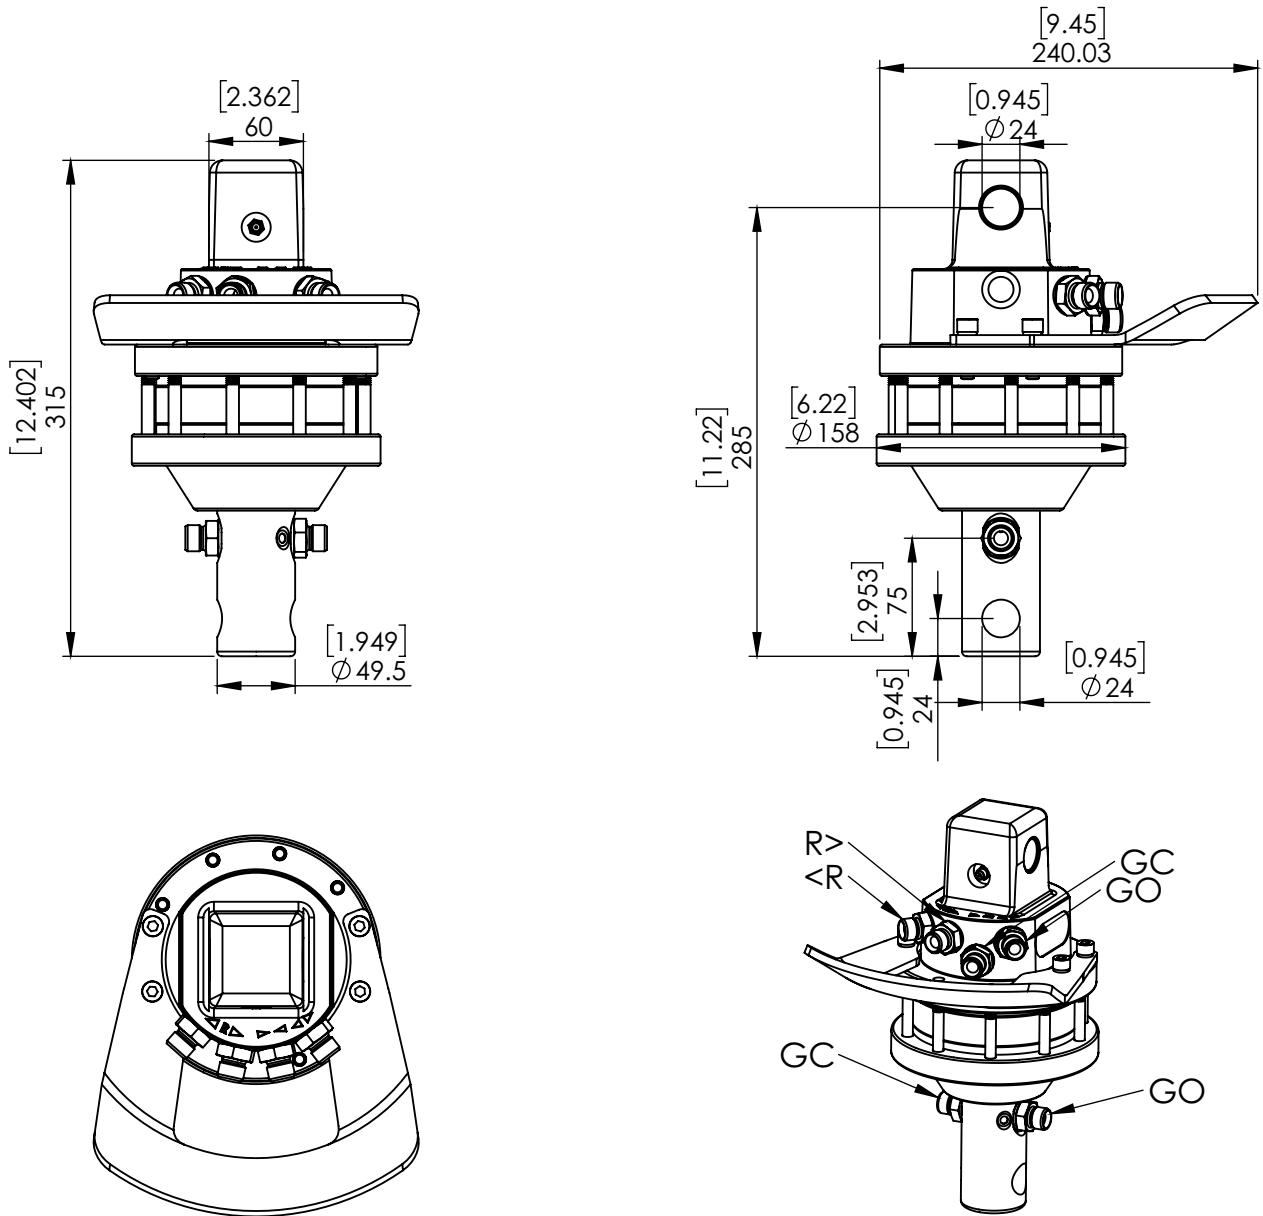

# 70314 CR 314-X24A24

# 70314 FR 7c-X24A24

ROTATION ANGLE

UNLIMITED

MAX PRESSURE (R) [BAR/PSI]

250 3626

MAX PRESSURE (GO) [BAR/PSI]

200 2901

MAX PRESSURE (GC) [BAR/PSI]

300 4351

DISPLACEMENT [cm<sup>3</sup>/Inch<sup>3</sup>]

330 20

TORQUE [Nm/lbf-ft]

900 664

MAX AXIAL LOAD STATIC [KN/lbf]

30 6744

MAX AXIAL LOAD DYNAMIC [KN/lbf]

15 3372

WEIGHT [kg/lb]

16 35

CONNECTIONS

G3/8" G3/8"

REQ. OIL FLOW FOR ROTATION [LPM/GPM]

20 5.3