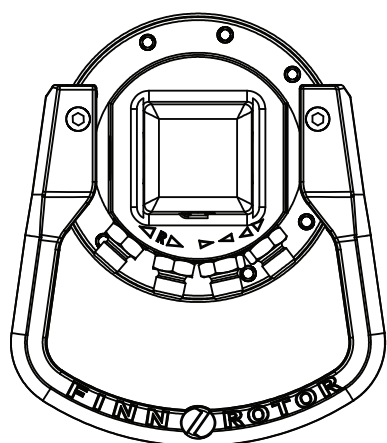

## 70314-222P FR 7c-X24A24-222P

Rotation angle	Unlimited
Max pressure (R)	250 bar
Max pressure grapple open (GO)	200 bar
Max pressure grapple close (GC)	300 bar
Capacity	330 cm <sup>3</sup>
Torque (250 bar)	900 Nm
Max axial load static	30 kN
Max axial load dynamic	15 kN
Weight	16 kg
Connections	G3/8
Max oil flow	20 LPM
Connectors	PSB G3/8"