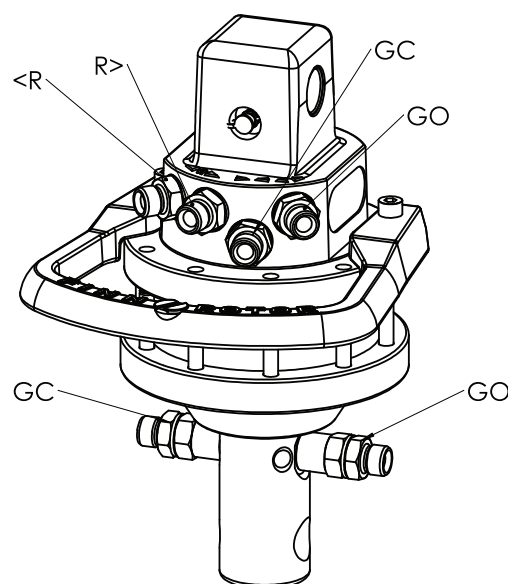

## 70314-222P FR 7c-X24A24-222P

Rotation angle	Unlimited
Max pressure (R)	250 bar
Max pressure grapple open (GO)	200 bar
Max pressure grapple close (GC)	300 bar
Capacity	330 cm <sup>3</sup>
Torque (250 bar)	900 Nm
Max axial load static	30 kN
Max axial load dynamic	15 kN
Weight	16 kg
Connections	G3/8
Max oil flow	20 LPM
Connectors	PSB G3/8"