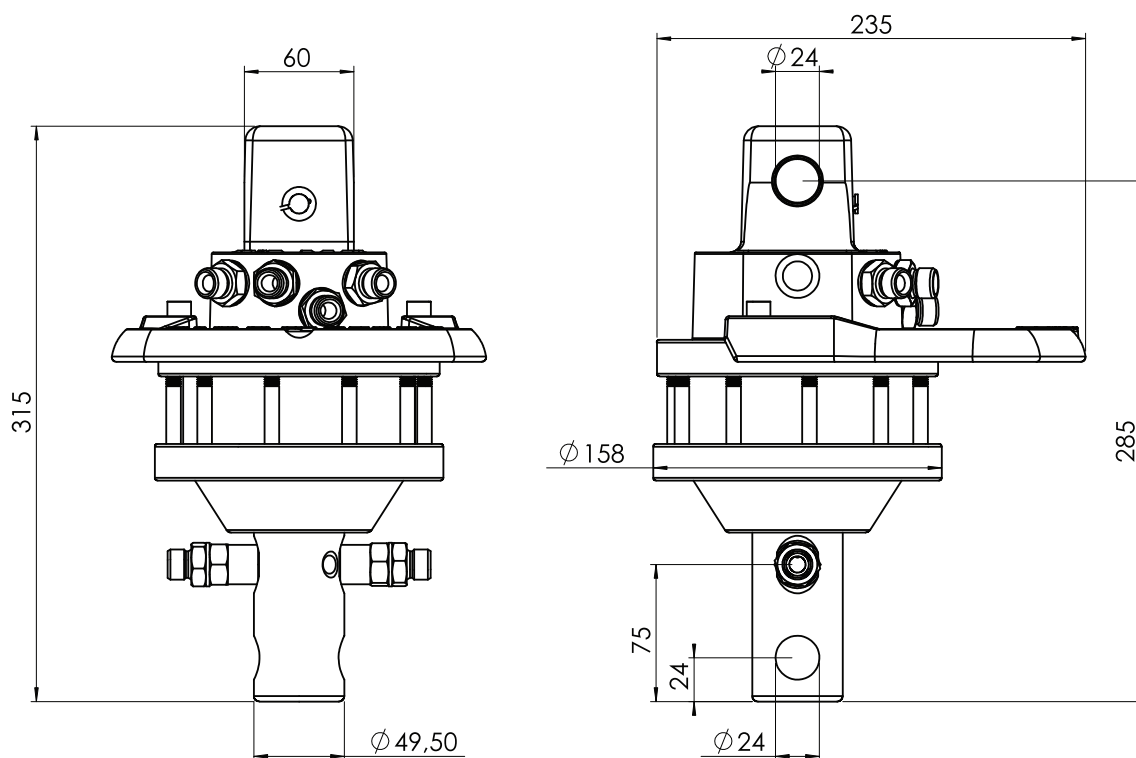

## 70314-222P FR 7c-X24A24-222P

Rotation angle	Unlimited
Max pressure (R)	250 bar
Max pressure grapple open (GO)	200 bar
Max pressure grapple close (GC)	300 bar
Capacity	330 cm <sup>3</sup>
Torque (250 bar)	900 Nm
Max axial load static	30 kN
Max axial load dynamic	15 kN
Weight	16 kg
Connections	G3/8
Max oil flow	20 LPM
Connectors	PSB G3/8"